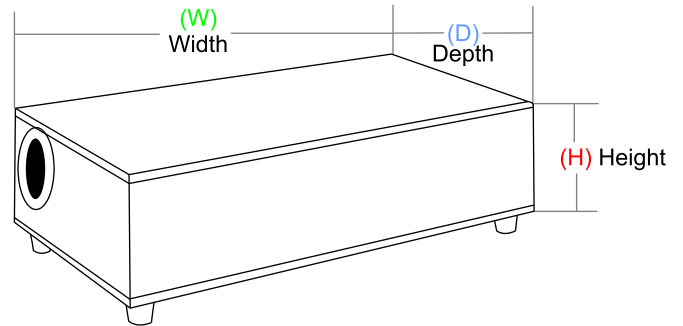

## Special Application Slim Subwoofer

Model:  
CP8

CP8	
(H) Height w/ legs	7"
(W) Width	24"
(D) Depth	12"

Winner of 2009 Exclte Award  
from Custom Retailer Magazine

2010 International CES Innovations  
Design & Engineering Award Honoree

### OBJECTIVE

The Couch Potato (CP8) is a self-powered subwoofer that allows the user to deliver massive fast bass into their seating position.

With an integral high-power 300 Watts MAX amplifier, the CP8 subwoofer provides for an RCA input, high level input with a crossed high level output. CP8 high output level is designed to match typical satellite speaker systems and to enhance overall sound quality and performance of your system.