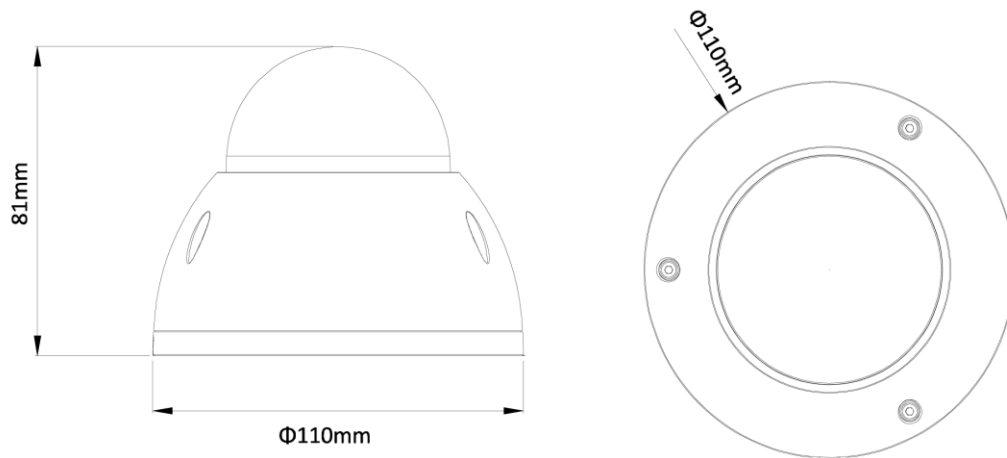

## Specifications

<b>Camera</b>	
Image Sensor	1/3" 3Megapixel progressive scan CMOS
Effective Pixels	2048(H)x1536(V)
Scanning System	Progressive
Electronic Shutter Speed	Auto/Manual 1/3 (4) ~1/10000
Min. Illumination	0.1Lux/F1.8(color), 0Lux/1.8(IR on)
S/N Ratio	More than 50dB
Video Output	N/A
<b>Camera Features</b>	
Max. IR LEDs Length	30m
Day/Night	Auto(ICR) / Color / B/W
Backlight Compensation	BLC /HLC /DWDR
White Balance	Auto
Gain Control	Auto/Manual
Noise Reduction	2D
Privacy Masking	Up to 4 areas
<b>Lens</b>	
Focal Length	3.6mm
Max Aperture	F1.8(F2.0/F1.9)
Focus Control	Manual
Angle of View	H:71.9°(90°/45°)
Lens Type	Fixed
Mount Type	Board-in Type
<b>Video</b>	
Compression	H.264 / MJPEG
Resolution	1080P(1920x 1080)/720P(1280x 720)/D1(704x 576/704x 480)/CIF(352x 288/352x 240)
Frame Rate: Main Stream	1080P/720P (1 ~ 25/30fps)
Frame Rate: Sub Stream	D1/CIF(1 ~ 25/30fps)
Bit Rate	H.264: 56K ~ 8192Kbps
<b>Audio</b>	
Compression	N/A
Interface	N/A
<b>Network</b>	
Ethernet	RJ-45 (10/100Base-T)
Wi-Fi	Wi-Fi(802.11b/g/n)
Protocol	IPv4/IPv6, HTTP, HTTPS, SSL, TCP/IP, UDP, UPnP, ICMP, IGMP, SNMP, RTSP, RTP, SMTP, NTP, DHCP, DNS, PPPOE, DDNS, FTP, IP Filter, QoS, Bonjour
ONVIF	ONVIF ,CGI

## Dimensions (mm)