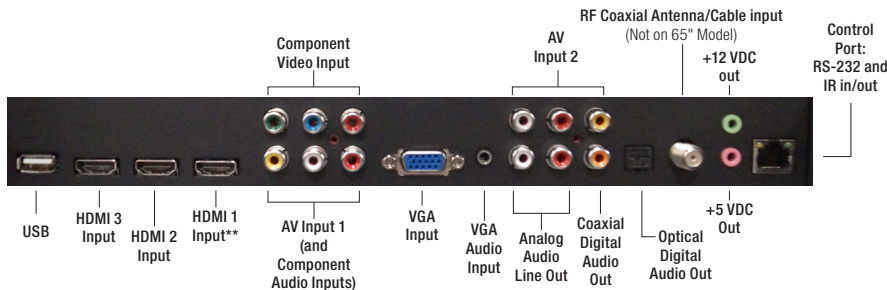

### Outdoor Specifications

Feature	Rating
Operating Temperature	-30°F to 140°F*
Response Time	6.5 ms
Power Consumption	< 10W Standby/200W-330W In Use
Waterproof Sealant	Non-Corrosive Triple Lock Seal
Waterproof Rating	IP56**

Feature	Rating
Brightness	700 cd/m2†
Viewing Angle	178° Horizontal/Vertical
Screen	Dual-Layer Anti-Reflective Safety Glass
Isotropic	UV Coating Prevents Screen Blackout
Remote Control	Séura Waterproof Remote

### Inputs/Outputs Inside Waterproof Compartment

\*\*HDMI 1 supports ARC (Audio Return Channel)

### Electronic Specifications

TV Size	Resolution	Tuner	VIDEO						CONTROL			AUDIO				
			HDMI	YPbPr	AV	VGA	Coax	USB	IR In/Out RS-232	+12 VDC Out	+5 VDC Out	PC Input	AV L/R Audio In	Optical Digital Out	Coaxial Digital Out	Speakers
42"	1920 x 1080	ATSC	3	1	2	1	1	1	✓	1	1	1	2	1	1	2 x 10W
47"	1920 x 1080	ATSC	3	1	2	1	1	1	✓	1	1	1	2	1	1	2 x 10W
55"	1920 x 1080	ATSC	3	1	2	1	1	1	✓	1	1	1	2	1	1	2 x 10W
65"	3840 x 2160	-	3	1	2	1	0	1	✓	1	1	1	2	1	1	2 x 10W