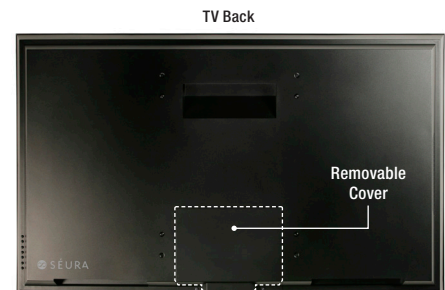

Waterproof Compartment 12.59" w x 7.25" h x 1.25" d

Waterproof compartment includes space for a set top box and baluns

Electronic Specifications

TV Size	Resolution	Tuner	VIDEO						CONTROL			AUDIO				
			HDMI	YPbPr	AV	VGA	Coax	USB	IR In/Out RS-232	+12 VDC Out	+5 VDC Out	PC Input	AV L/R Audio In	Optical Digital Out	Coaxial Digital Out	Speakers
42"	1920 x 1080	ATSC	3	1	2	1	1	1	✓	1	1	1	2	1	1	2 x 10W
47"	1920 x 1080	ATSC	3	1	2	1	1	1	✓	1	1	1	2	1	1	2 x 10W
55"	1920 x 1080	ATSC	3	1	2	1	1	1	✓	1	1	1	2	1	1	2 x 10W
65"	3840 x 2160	-	3	1	2	1	0	1	✓	1	1	1	2	1	1	2 x 10W

Dimensions

TV Size	Viewable Screen Size	Total Size	Unit Depth	Weight	VESA Pattern
42"	36.6" w x 20.6" h	40.5" w x 24.6" h	3.7"	77 lbs	400 x 400mm
47"	40.9" w x 23.0" h	44.8" w x 27.0" h	3.7"	94 lbs	400 x 400mm
55"	47.6" w x 26.8" h	52.2" w x 31.5" h	3.7"	117 lbs	400 x 400mm
65"	56.8" w x 32.4" h	59.8" w x 35.4" h	3.7"	135 lbs	400 x 400mm

Accessories

Description	Model
Articulating Full Motion Mount	AFMW-1
Tilting Wall Mount	TW-1
Protective TV Cover, 42" Outdoor TV Size	CVR-42.2
Protective TV Cover, 47" Outdoor TV Size	CVR-47.2
Protective TV Cover, 55" Outdoor TV Size	CVR-55.2
Protective TV Cover, 65" Outdoor TV Size	CVR-65.2

Model Numbers

TV Size	Finish Color	Model Number
42"	Black	STRM-42.2
47"	Black	STRM-47.2
55"	Black	STRM-55.2
65"	Black	STRM-65.2

* Installation in direct, intense sunlight reduces the maximum permitted air temperature.

**IP56 rating applies to all surfaces except for the bottom. Do not spray or splash the bottom of the TV from below.

† The 65" Model has a brightness rating of 630 cd/m2